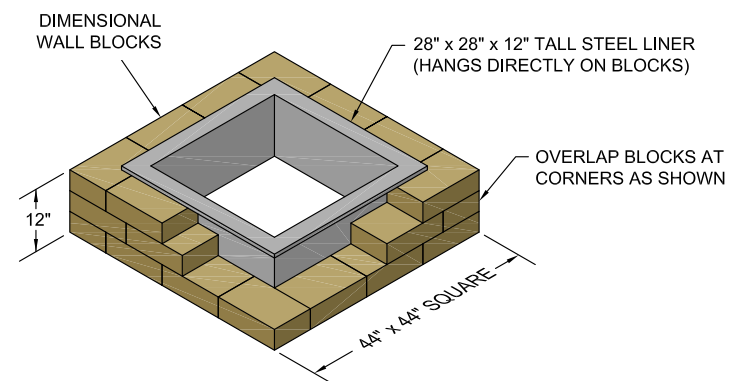

SQUARE FIRE PIT KIT

Finally give your family a reason to put their feet up and their phones away with a Square Fire Pit from Rosetta.

- Square shape compliments modern design
- All components included on one pallet for simple, waste-free installation
- Gas conversion kit available

COLOR OPTIONS