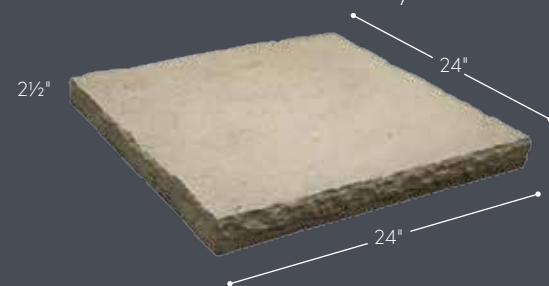

24" COLUMN CAP

- Compatible with Dimensional Wall columns
- Available in Sand & Slate Gray