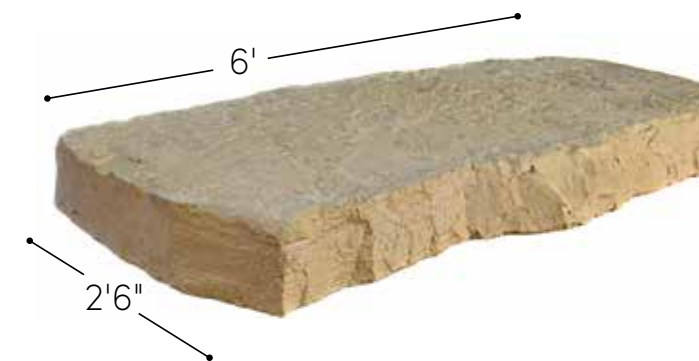

The addition of the lovely 6-Foot Irregular Step provides even more versatility for your natural landscape designs.

- Simple installation process for fast project completion
- Consistent 7-inch rise
- Packaged with 3 steps per pallet with random textures

*All dimensions are nominal.