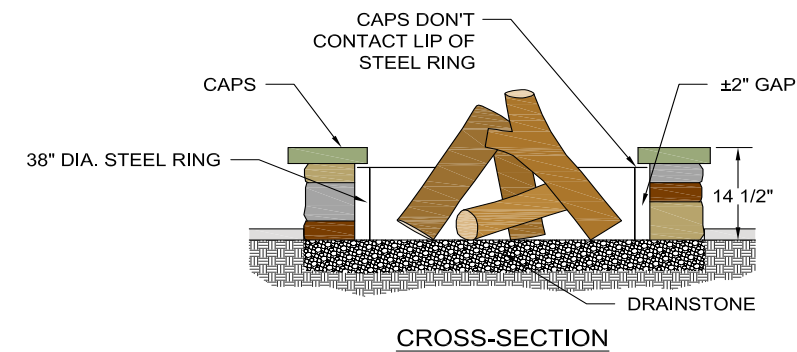

ROUND FIRE PIT PALLET