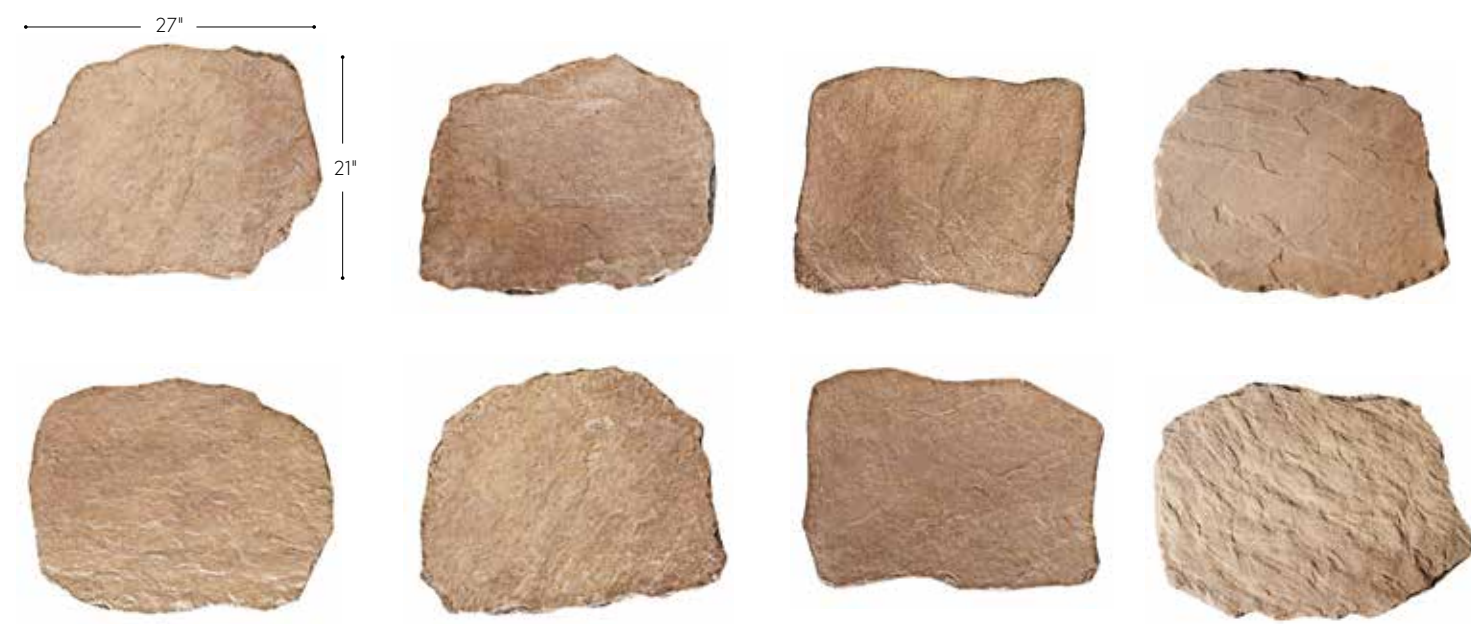

*Due to their design, dimensions vary slightly by paver.