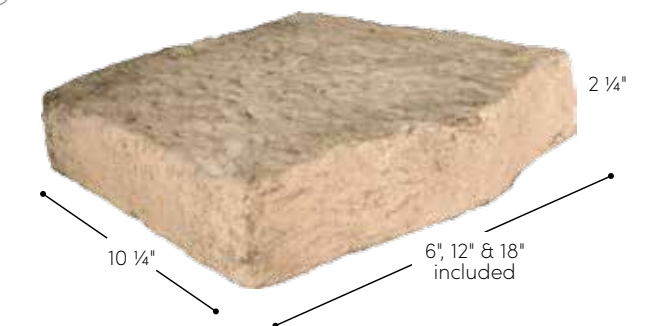

BELVEDERE COPING