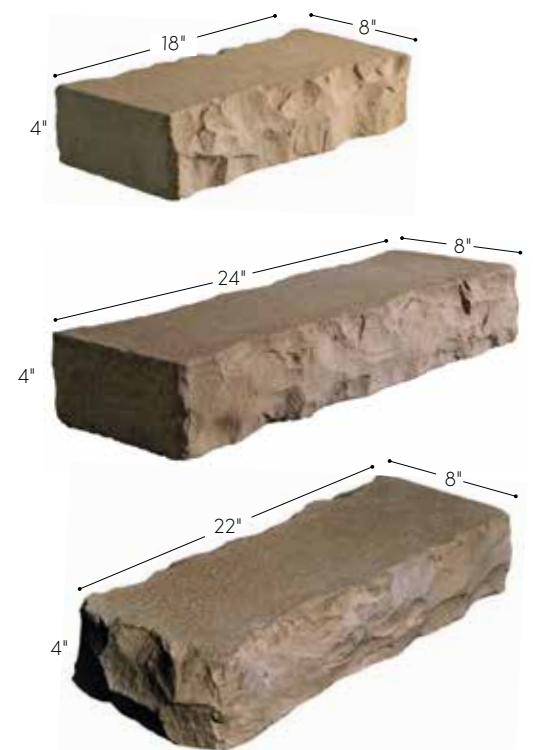

CLAREMONT COLLECTION

A wall of wonderful distinction if there ever was one. This classic wall collection boasts an impressive snapped limestone texture and exquisite style.

- Modern linear proportions for elegant outdoor living
- Relaxing seat walls made possible by texture on both sides of each unit

COLOR OPTIONS