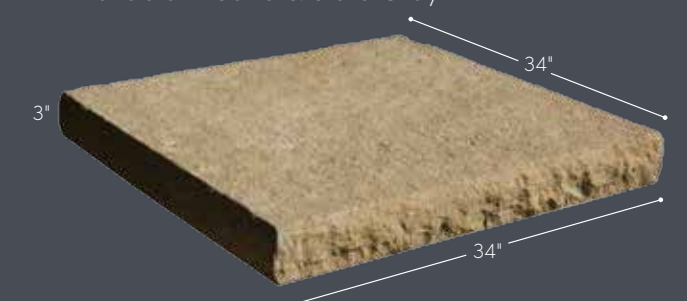

34" COLUMN CAP

- Compatible with Claremont and Kodah columns
- Available in Sand & Slate Gray