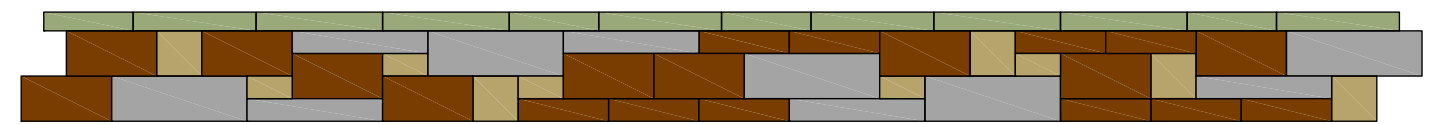

BLOCK LAYOUT PATTERN