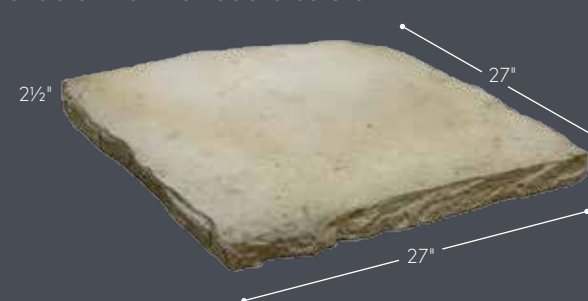

27" COLUMN CAP

- Irregular texture compatible with Belvedere columns
- Available in all Belvedere colors