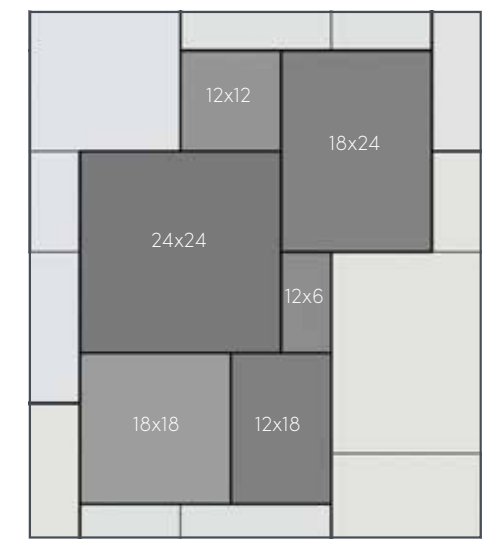

DIMENSIONAL FLAGSTONE

The attractive, multi-toned colors of Dimensional Flagstone will brilliantly highlight your home's design. Use for your family's patio or your front walkway.

- Tones and colors meld gracefully into surrounding outdoor environment
- Large unit sizes for tasteful design, without appearing busy
- Patterned installation aids in fast, frustration-free project completion

PATIO

COLOR OPTIONS