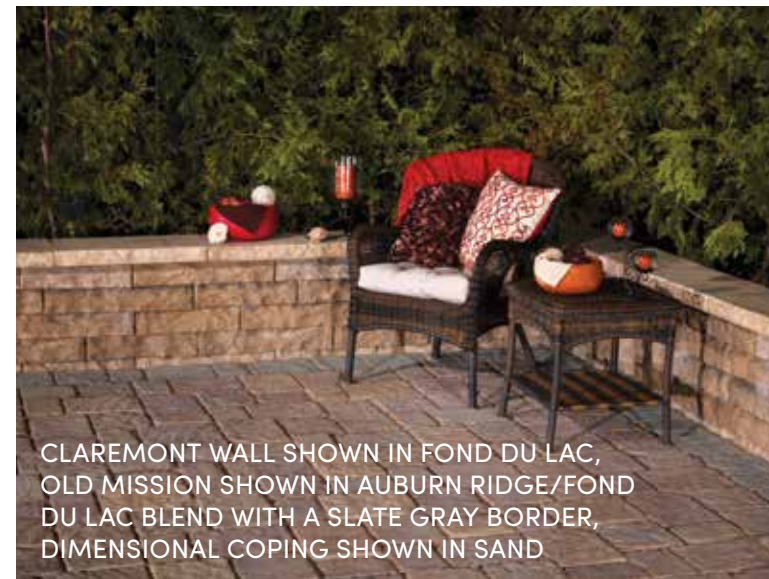

CLAREMONT WALL SHOWN IN FOND DU LAC, OLD MISSION SHOWN IN AUBURN RIDGE/FOND DU LAC BLEND WITH A SLATE GRAY BORDER, DIMENSIONAL COPING SHOWN IN SAND

CLAREMONT COLLECTION

A wall of wonderful distinction if there ever was one. This classic wall collection boasts an impressive snapped limestone texture and exquisite style.

- Modern linear proportions for elegant outdoor living
- Relaxing seat walls made possible by texture on both sides of each unit