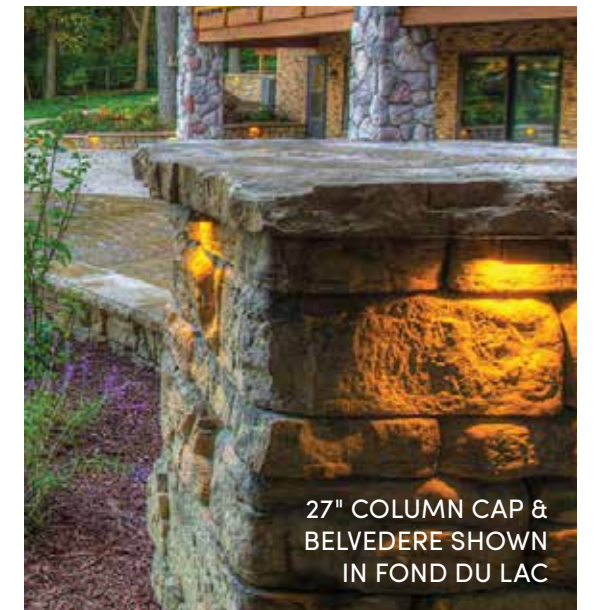

- Square Column Caps come in lengths of 24, 27, 30, and 34 inches
- Colors coordinate with the rest of the Rosetta product line for a cohesive design

27" COLUMN CAP & BELVEDERE SHOWN IN FOND DU LAC

24" COLUMN CAP